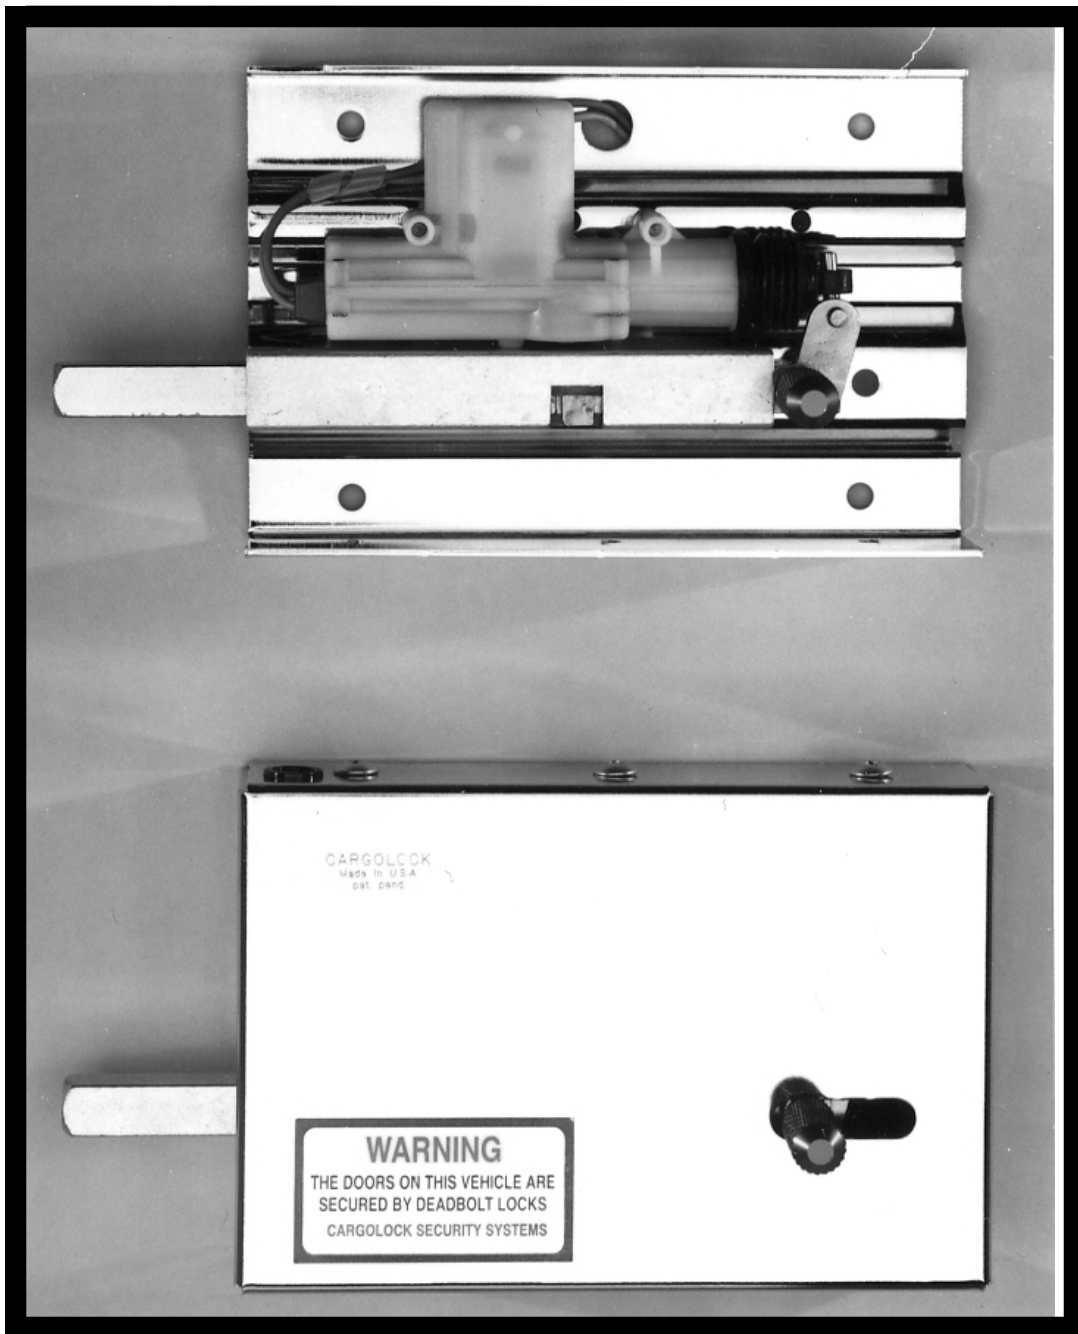

# UNIVERSAL MOUNT DEADBOLT

MEASURES APPROXIMATELY 5" X 7"  
CAN BE MOUNTED ON ANY FLAT SURFACE  
AVAILABLE IN BOTH LH AND RH VERSIONS